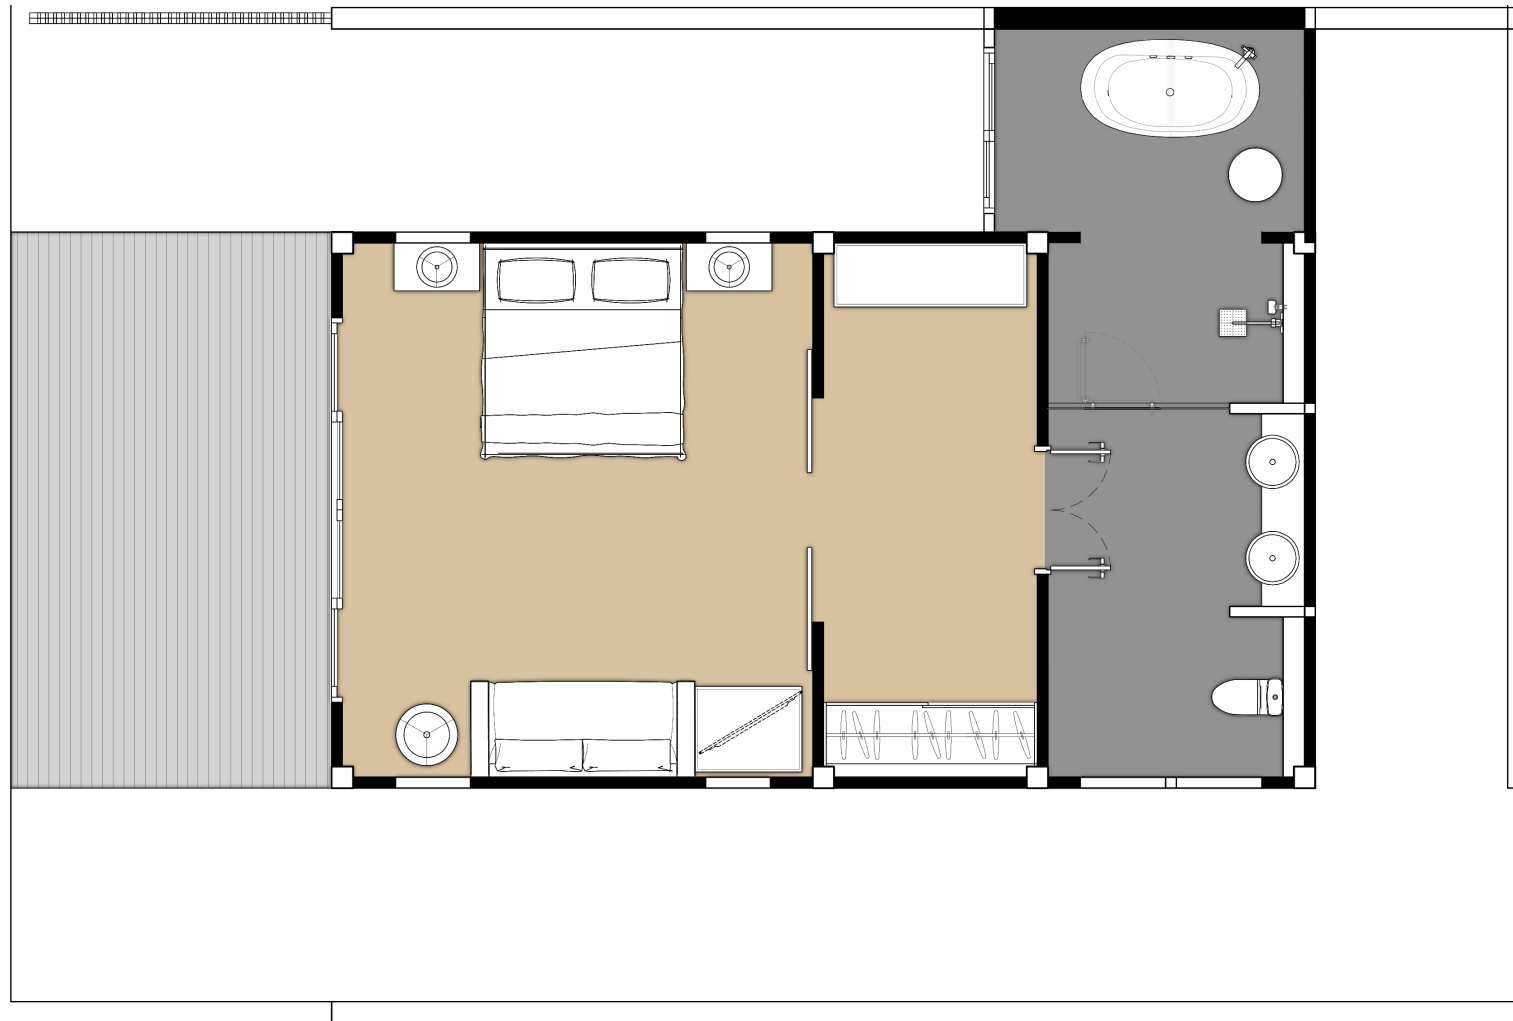

CHUANCHOM BEACHFRONT VILLA

← SEA VIEW

USABLE AREA : 50 SQ.M.