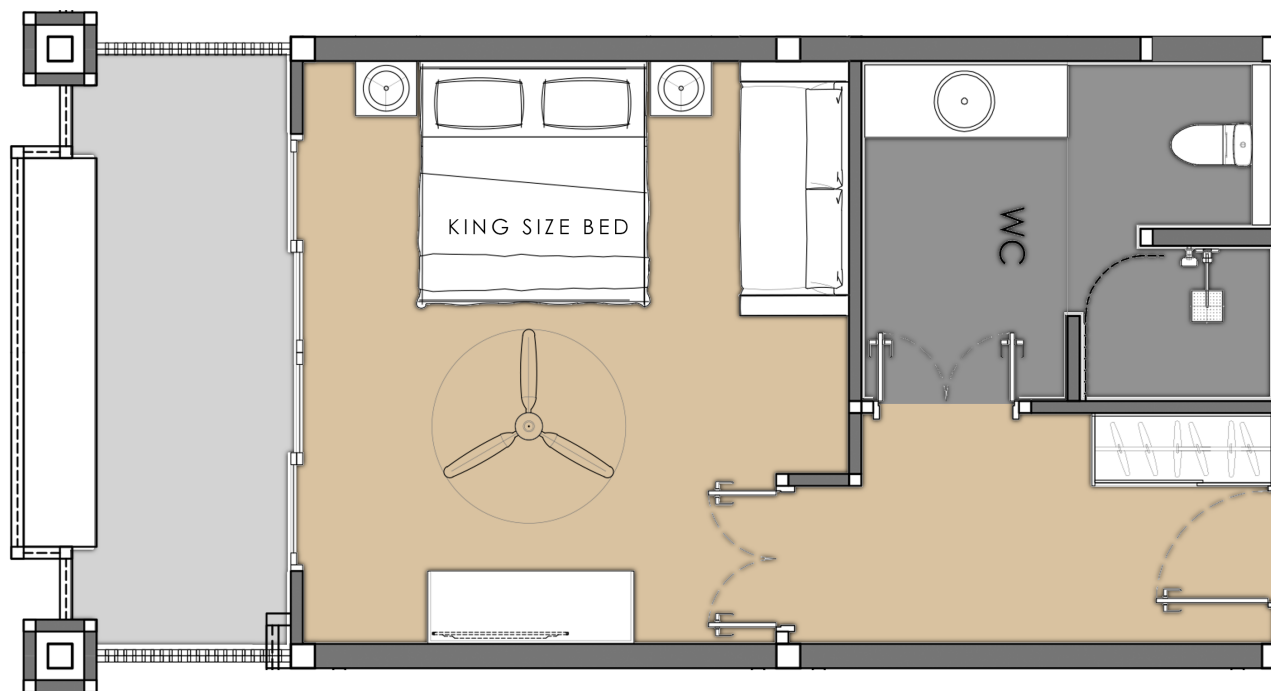

# SUPERIOR POOL SUITE (GROUND FLOOR)

← SEA VIEW

USABLE AREA : 39 SQ.M.