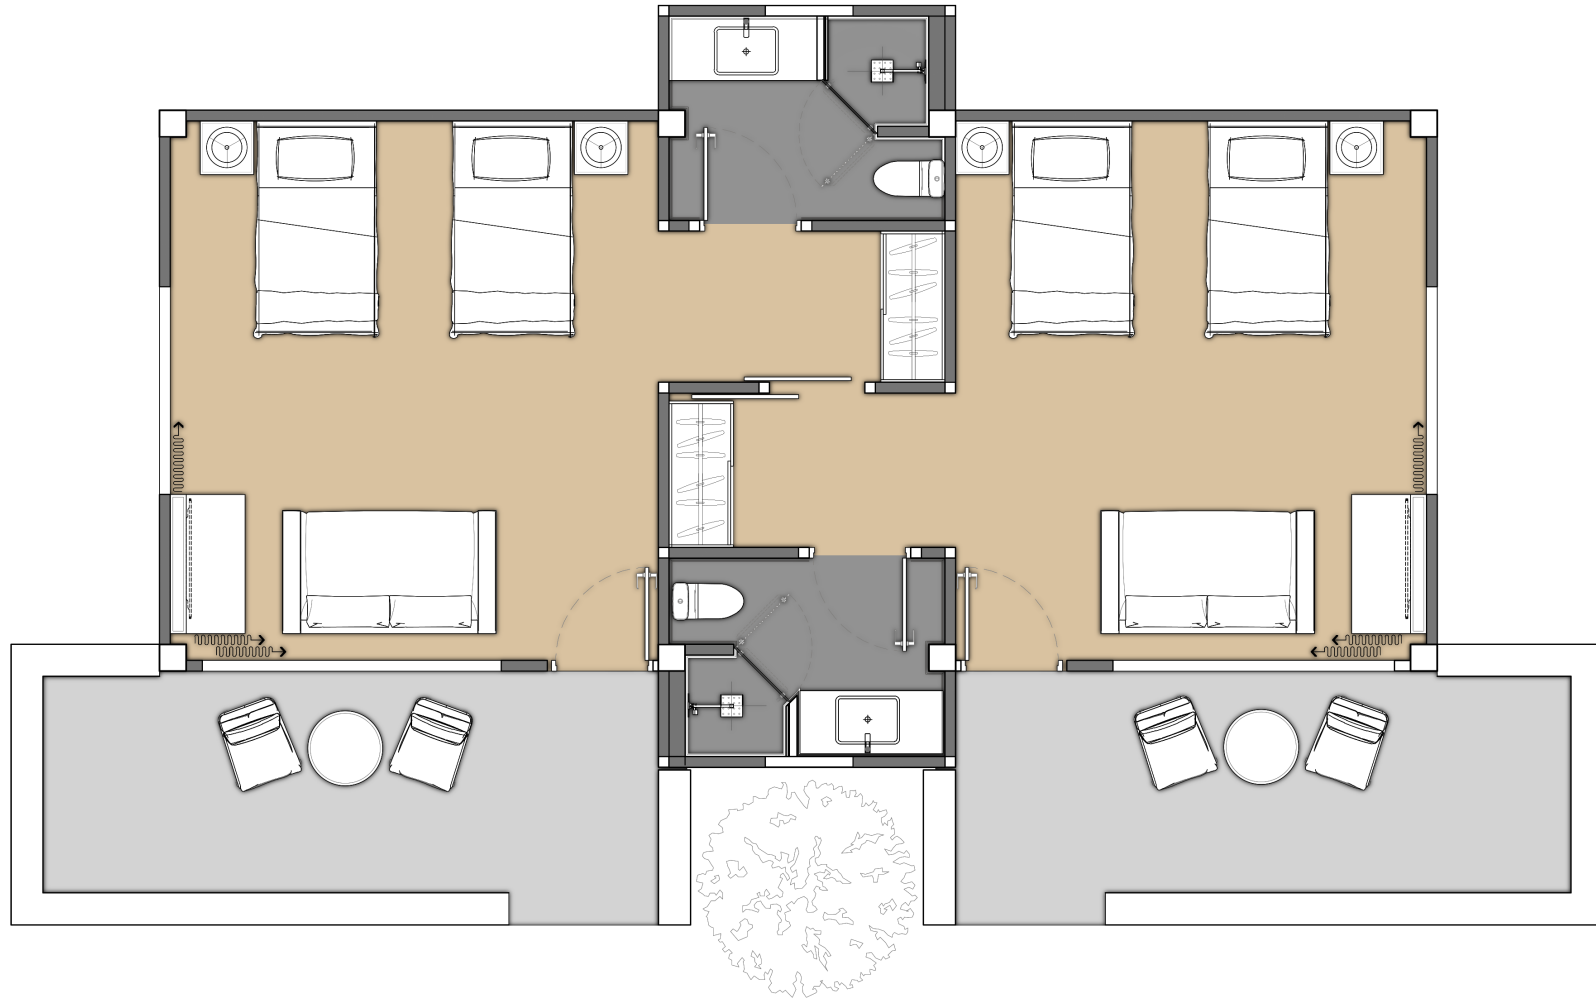

SEASIDE TWIN DELUXE

← SEA VIEW

USABLE AREA : 32 SQ.M. (TOTAL 64 SQ.M.)