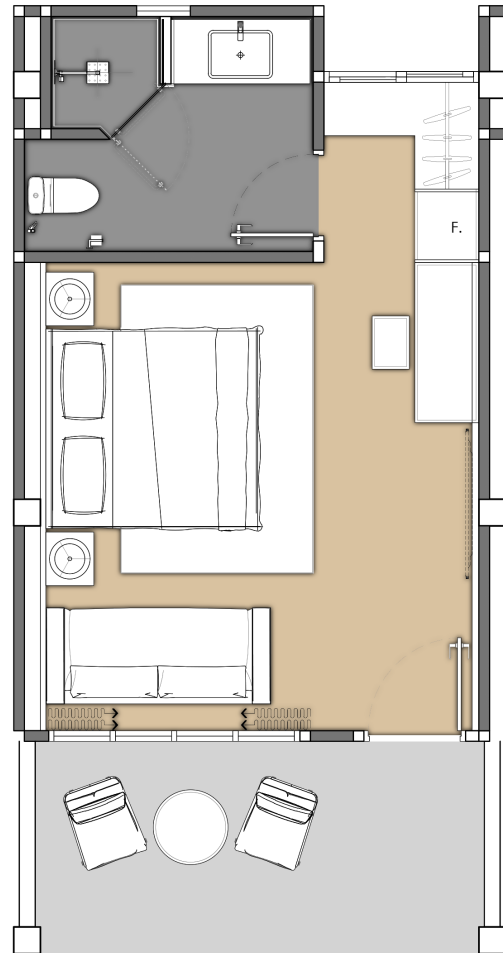

SEASIDE KING DELUXE

← SEA VIEW

USABLE AREA : 27 SQ.M.