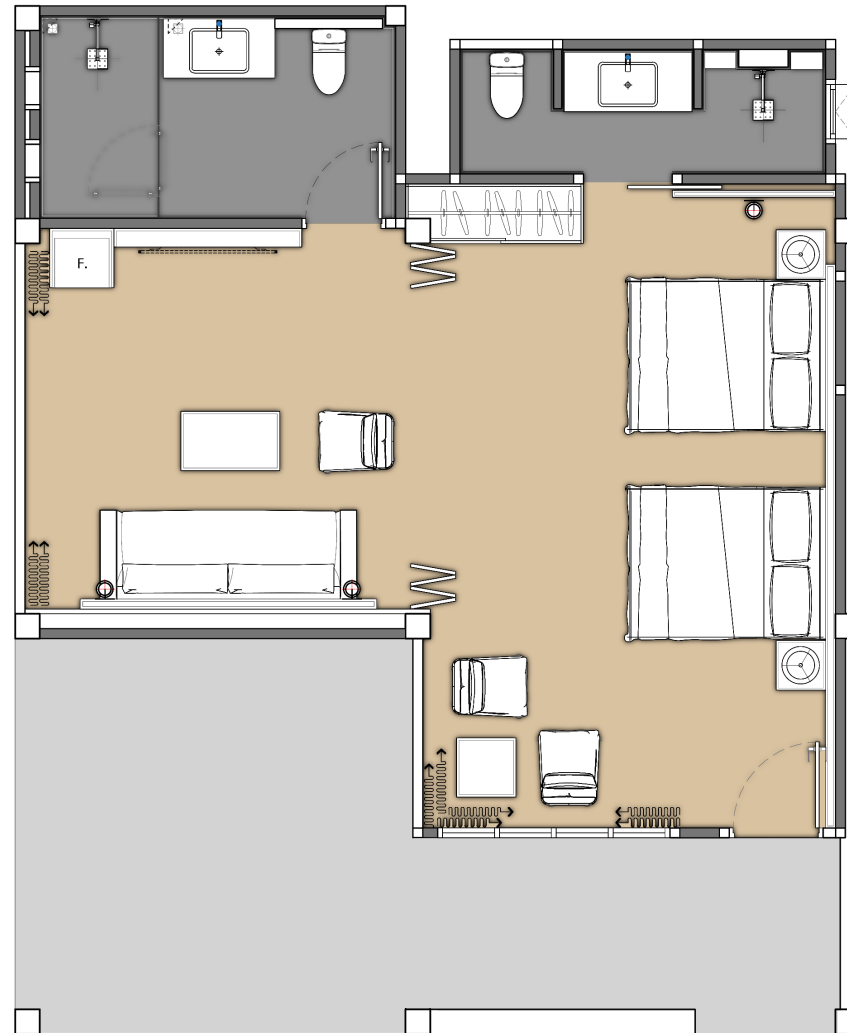

FAMILY BEACHFRONT SUITE

← SEA VIEW

USABLE AREA : 56 SQ.M.